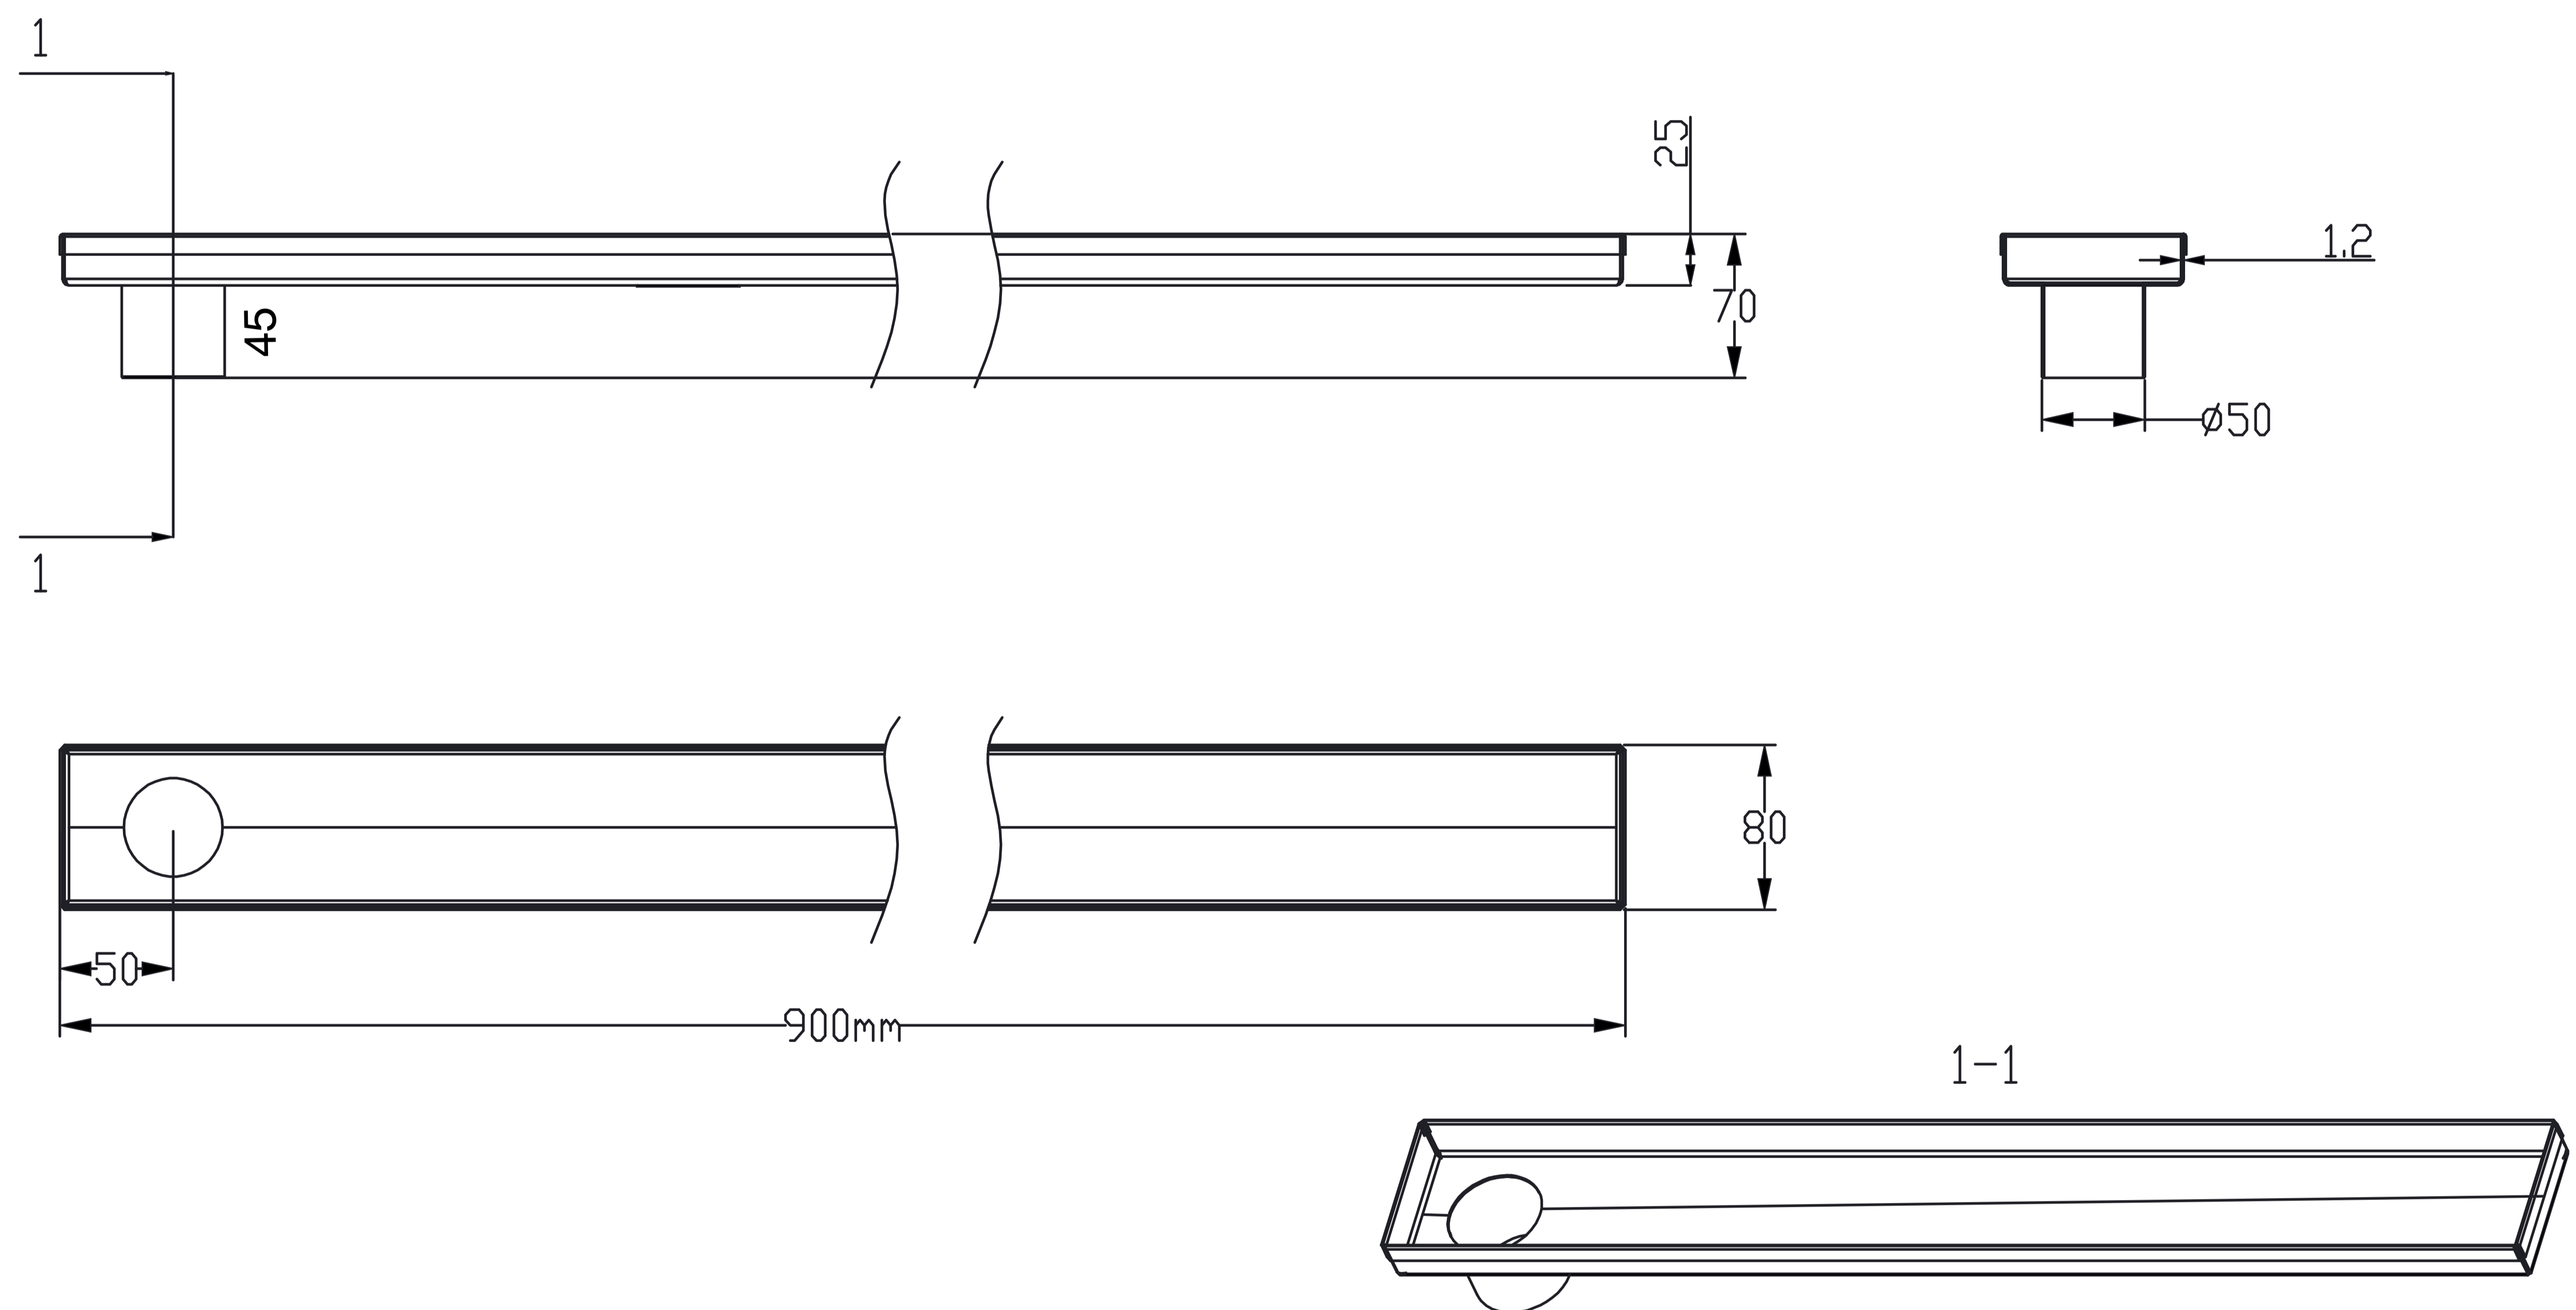

Shower Channel Base

Product Code : **90080 BS**

Technical Drawing

All dimension are in **mm**